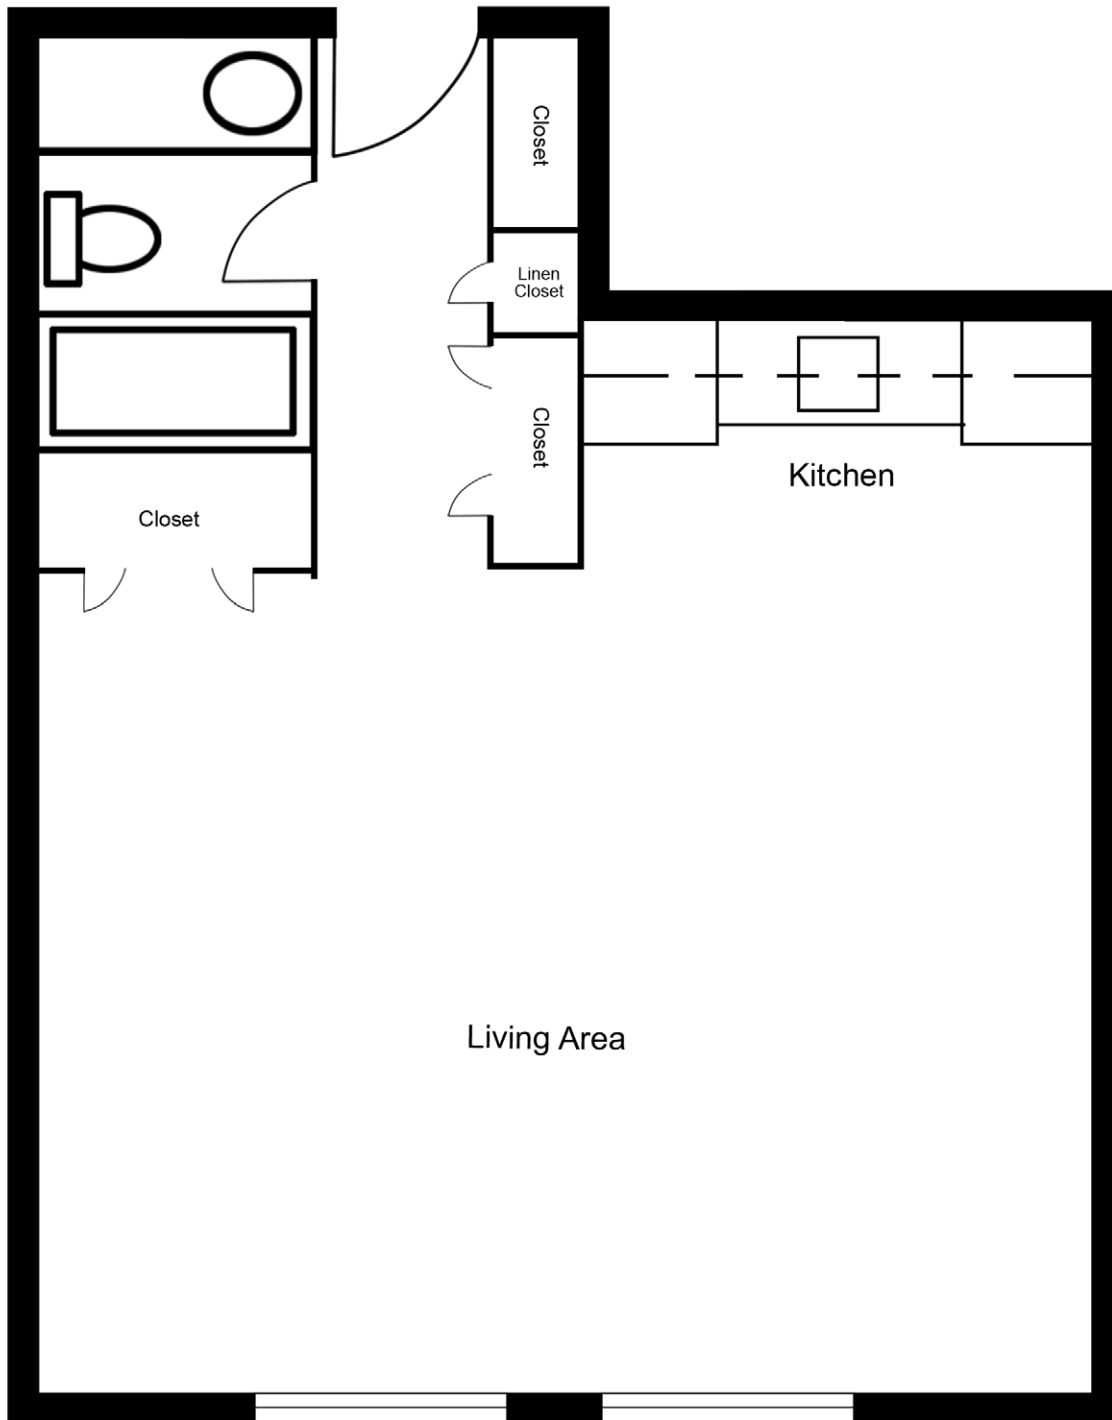

Studio

Suite B

570 sq. ft. (approx.)

Chateau West Ltd.

Chateau West
597 Jefferson Avenue
Winnipeg, Manitoba, R2V 3G4
inquire@chateauwest.ca
T: (204) 928-8206