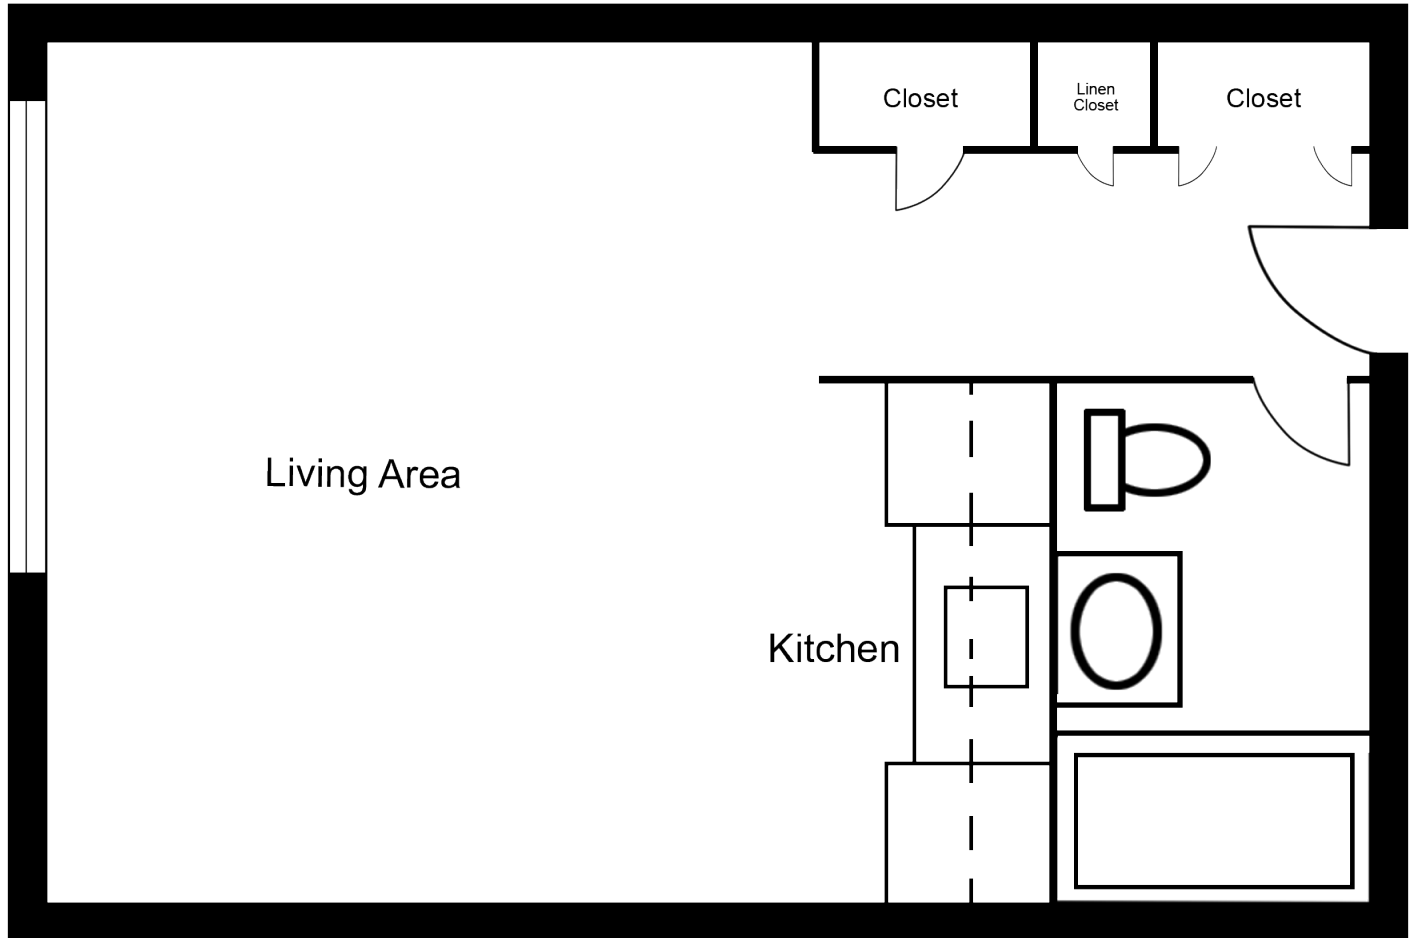

Studio

Suite A

360 sq. ft. (approx.)

Chateau West Ltd.

Chateau West
597 Jefferson Avenue
Winnipeg, Manitoba, R2V 3G4
inquire@chateauwest.ca
T: (204) 928-8206