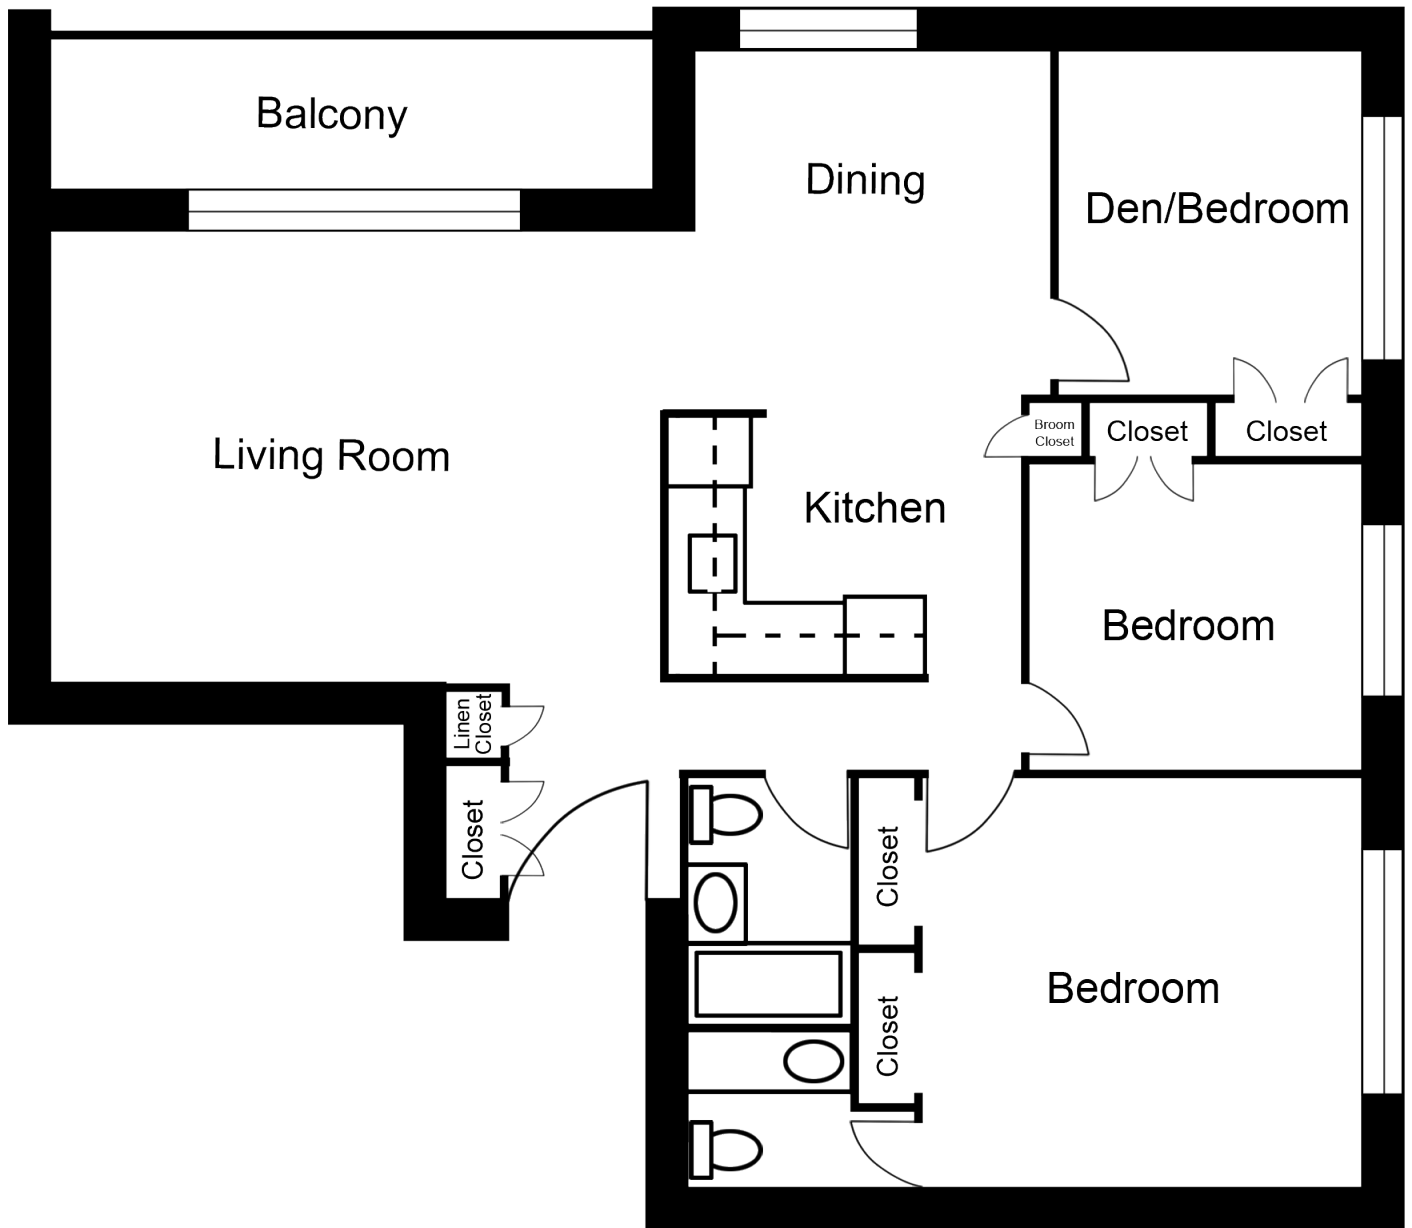

3 Bedroom

1,470 sq. ft. (approx.)

Chateau West Ltd.

Chateau West
597 Jefferson Avenue
Winnipeg, Manitoba, R2V 3G4
inquire@chateauwest.ca
T: (204) 928-8206