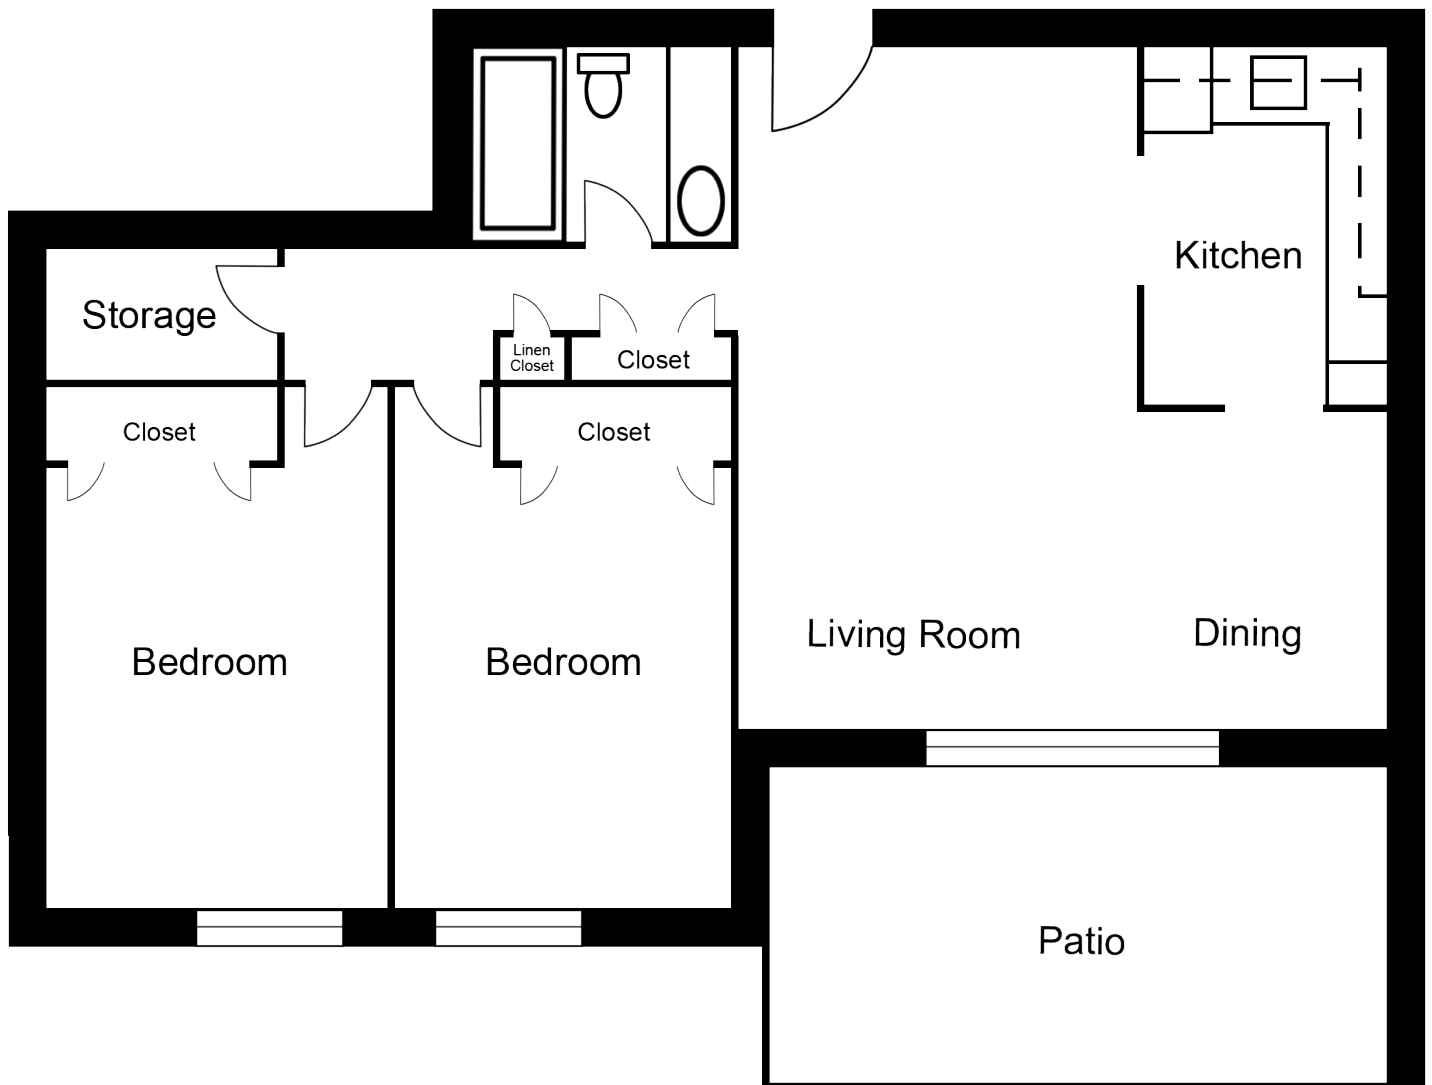

2 Bedroom
Suite E
1,030 sq. ft. (approx.)

Chateau West Ltd.

Chateau West
597 Jefferson Avenue
Winnipeg, Manitoba, R2V 3G4
inquire@chateauwest.ca
T: (204) 928-8206