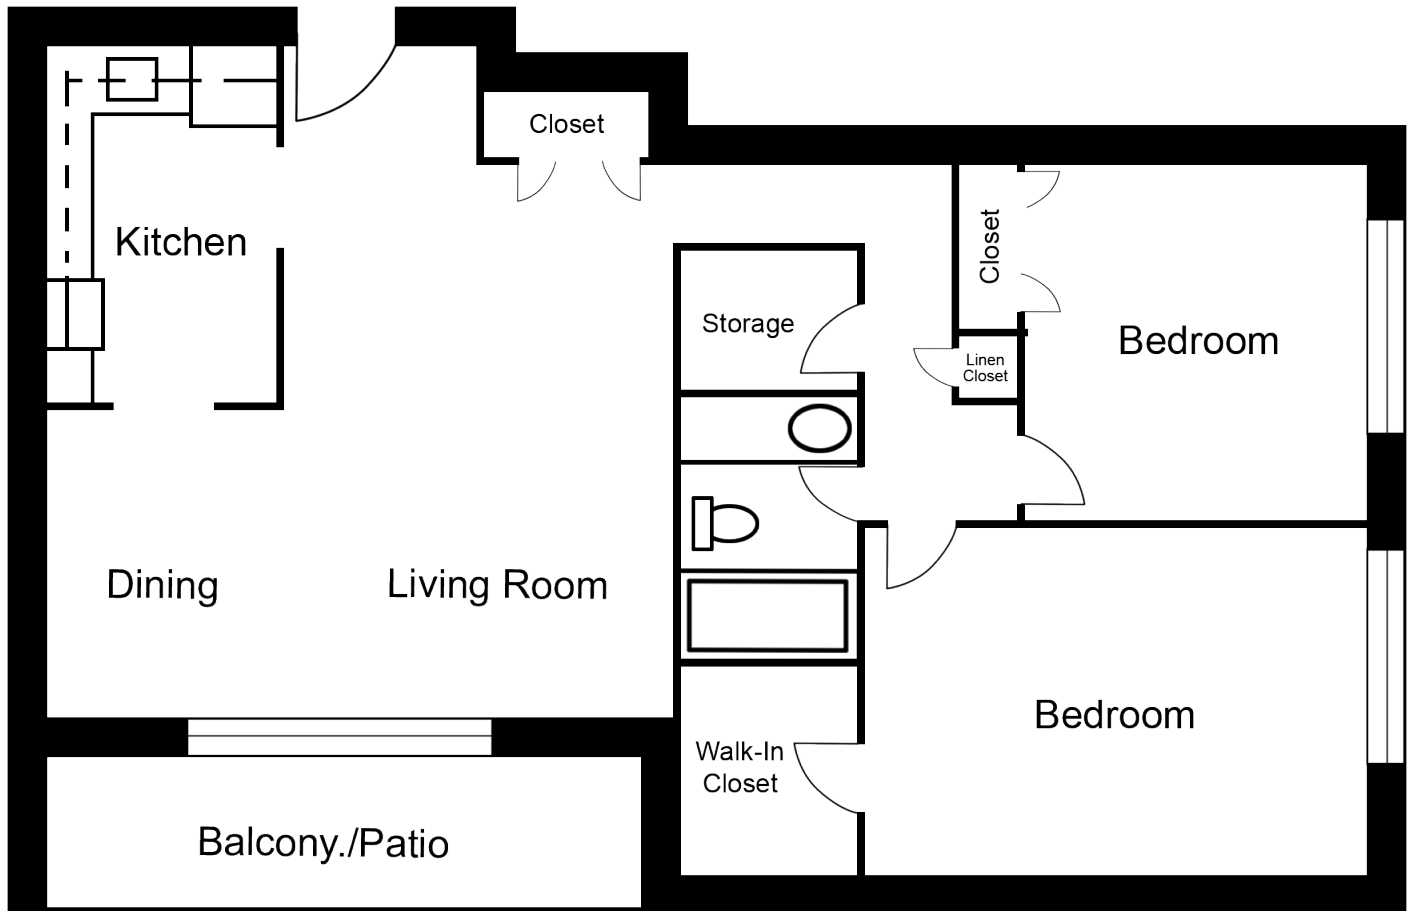

2 Bedroom

Suite D

1,135 sq. ft. (approx.)

Chateau West Ltd.

Chateau West
597 Jefferson Avenue
Winnipeg, Manitoba, R2V 3G4
inquire@chateauwest.ca
T: (204) 928-8206