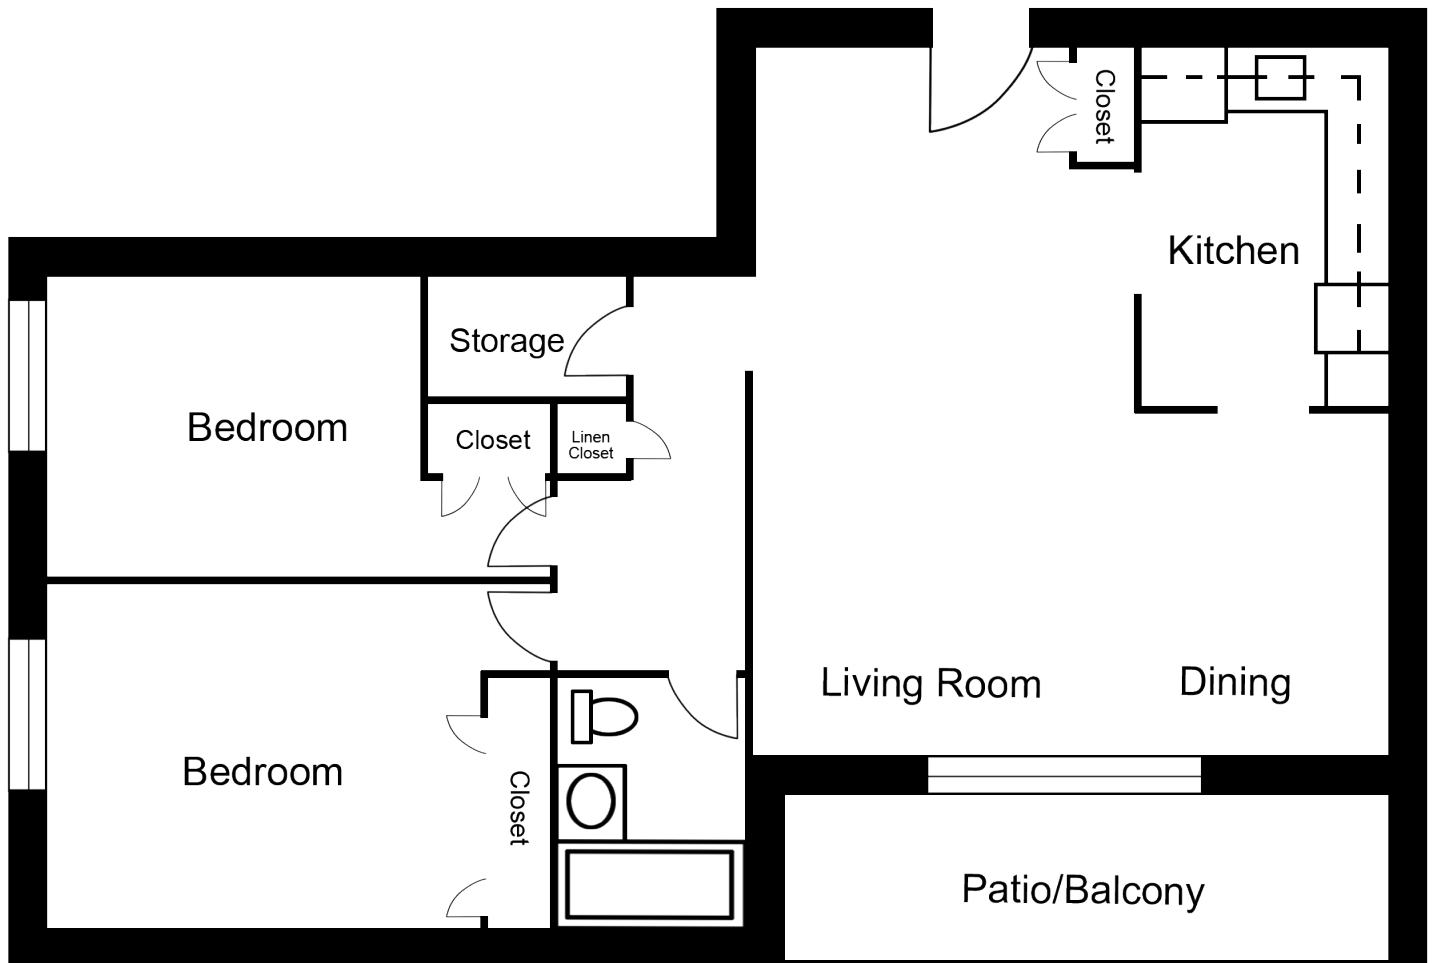

2 Bedroom
Suite B
1,094 sq. ft. (approx.)

Chateau West Ltd.

Chateau West
597 Jefferson Avenue
Winnipeg, Manitoba, R2V 3G4
inquire@chateauwest.ca
T: (204) 928-8206