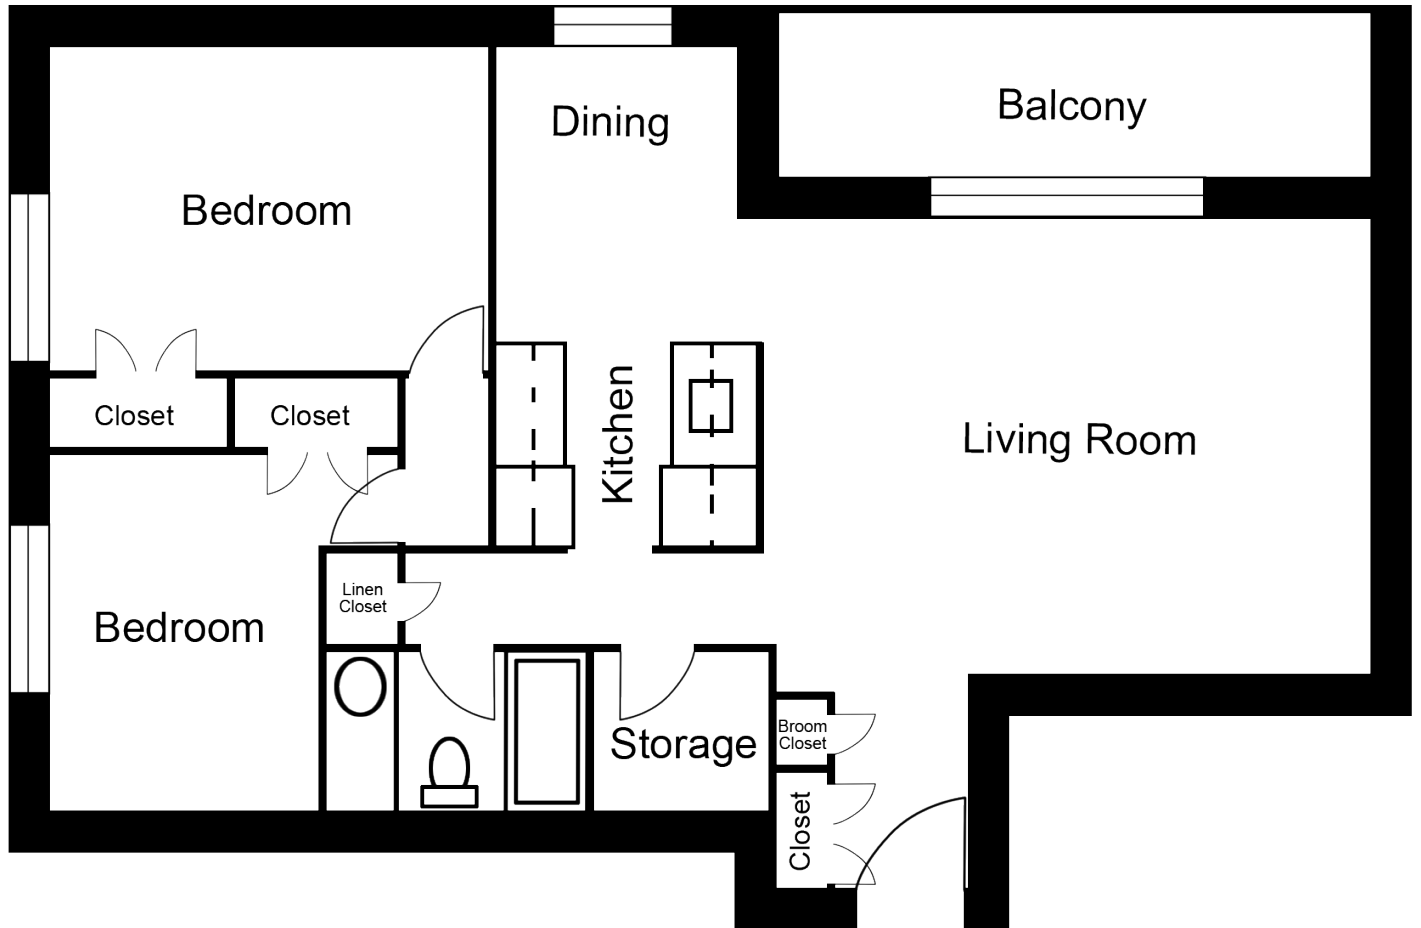

2 Bedroom
Suite A
1,102 sq. ft. (approx.)

Chateau West Ltd.

Chateau West
597 Jefferson Avenue
Winnipeg, Manitoba, R2V 3G4
inquire@chateauwest.ca
T: (204) 928-8206