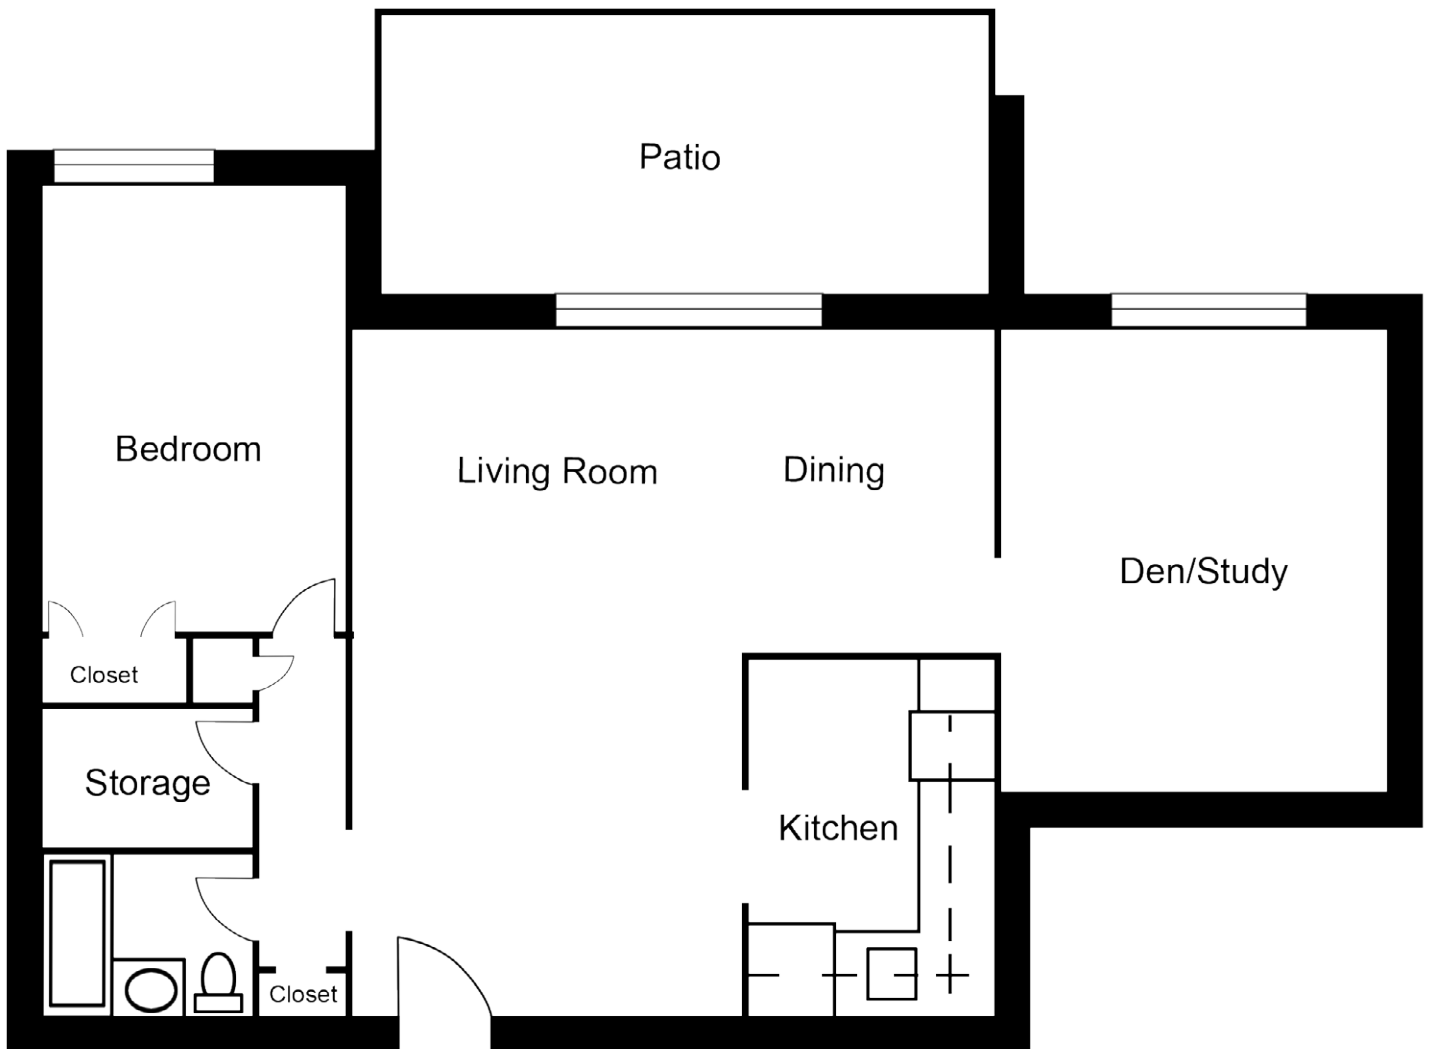

1 Bedroom with Den

1,046 sq. ft. (approx.)

Chateau West Ltd.

Chateau West
597 Jefferson Avenue
Winnipeg, Manitoba, R2V 3G4
inquire@chateauwest.ca
T: (204) 928-8206