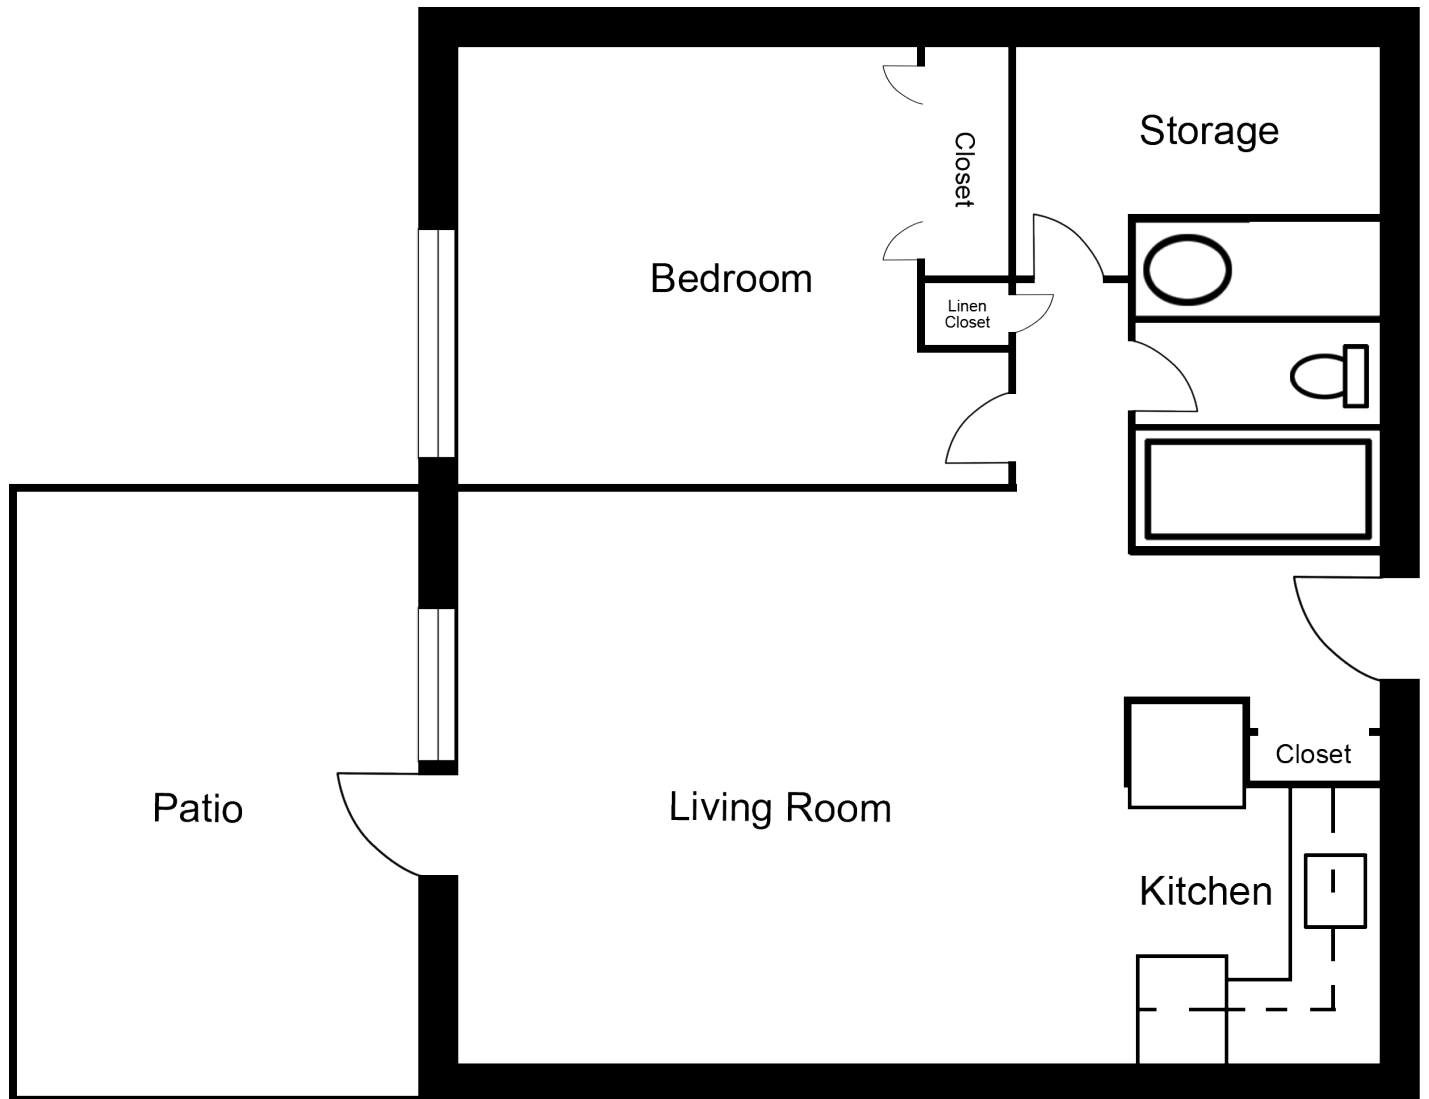

1 Bedroom
Suite C
617 sq. ft. (approx.)

Chateau West Ltd.

Chateau West
597 Jefferson Avenue
Winnipeg, Manitoba, R2V 3G4
inquire@chateauwest.ca
T: (204) 928-8206