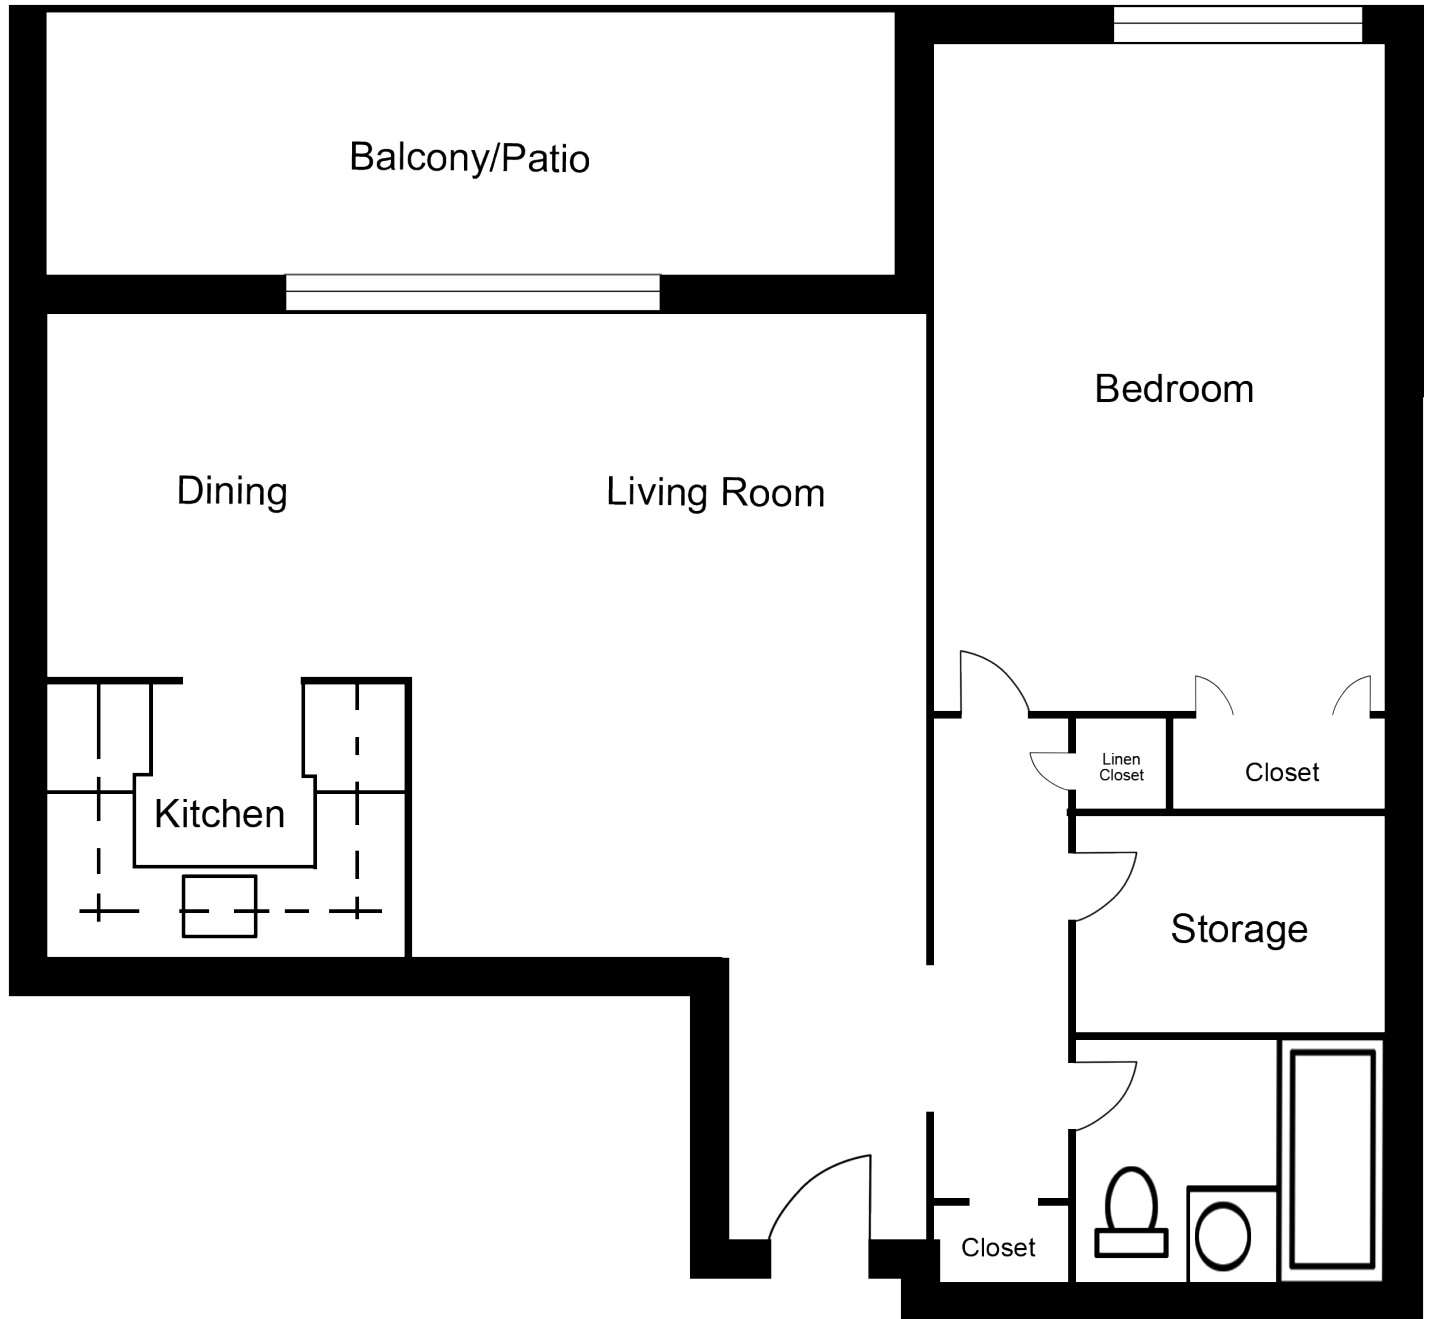

# 1 Bedroom

## Suite B

764 sq. ft. (approx.)

*Chateau West Ltd.*

**Chateau West**  
**597 Jefferson Avenue**  
**Winnipeg, Manitoba, R2V 3G4**  
inquire@chateauwest.ca  
T: (204) 928-8206