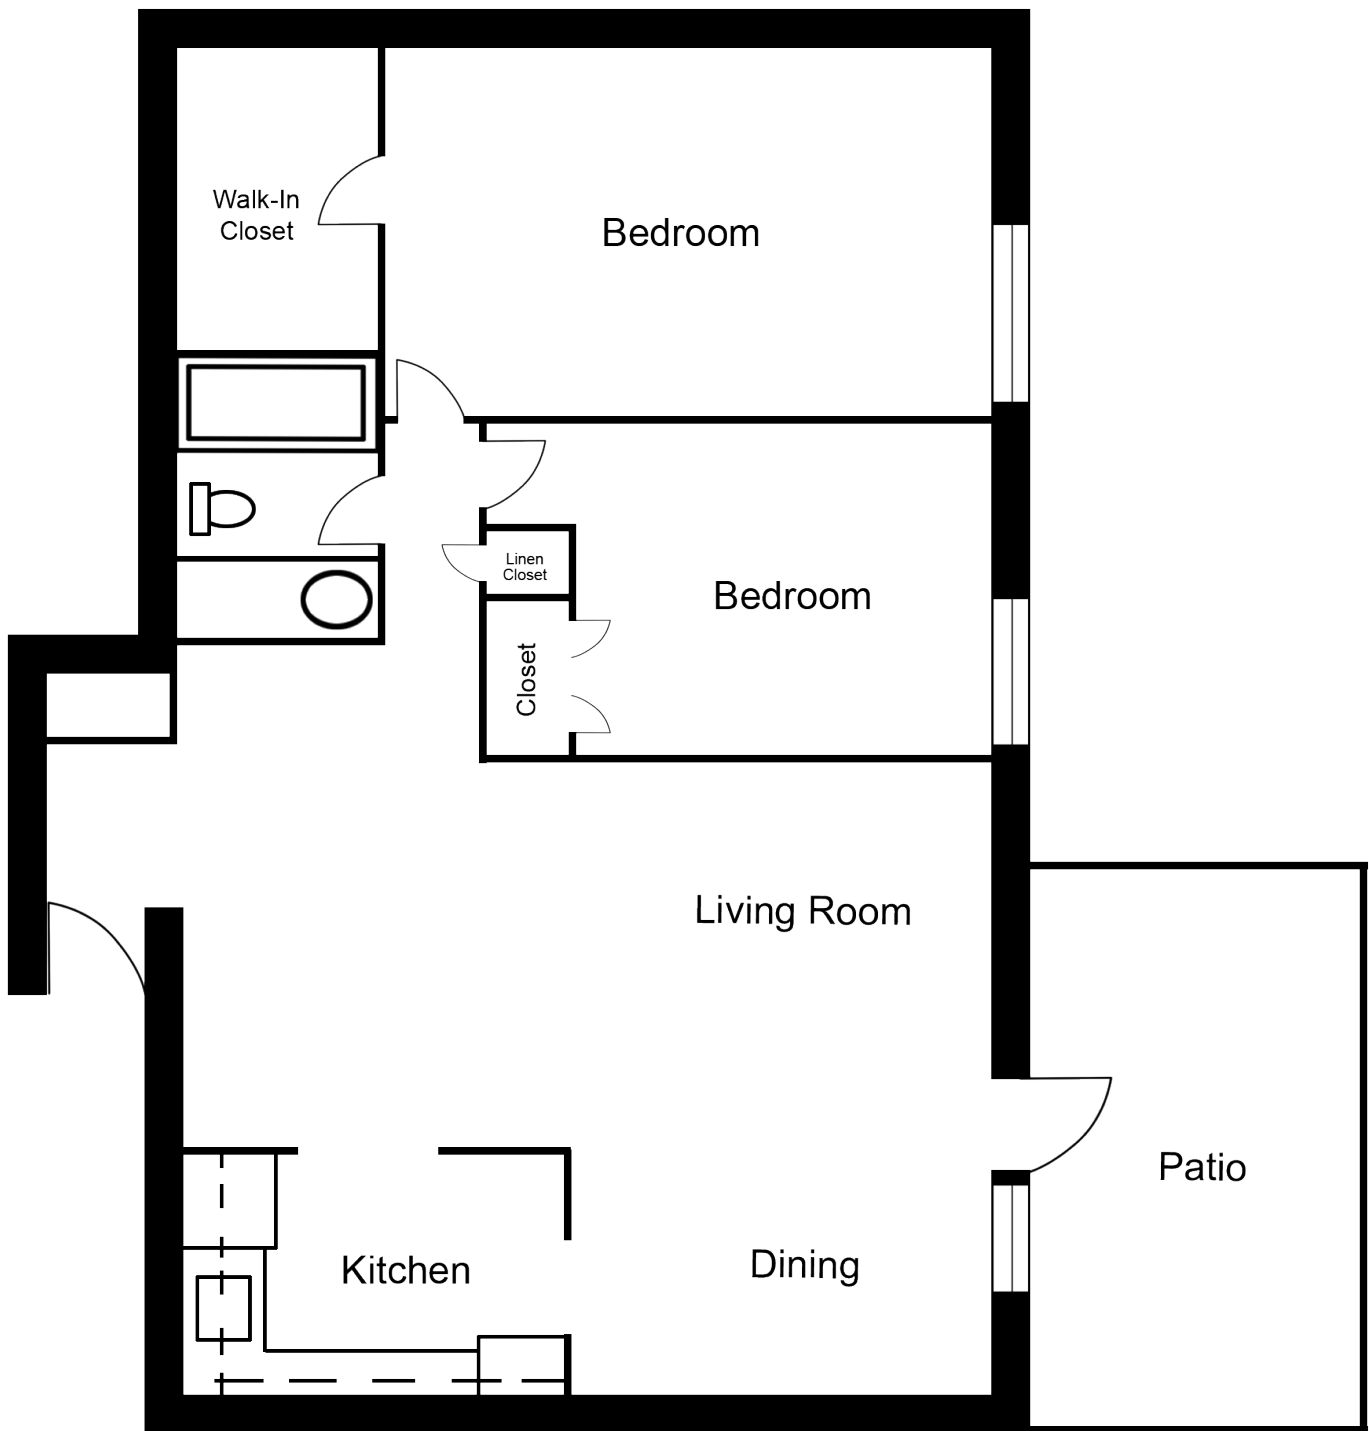

**2 Bedroom**  
**Suite F**  
920 sq. ft. (approx.)

*Chateau West Ltd.*

**Chateau West**  
**597 Jefferson Avenue**  
**Winnipeg, Manitoba, R2V 3G4**  
inquire@chateauwest.ca  
T: (204) 928-8206