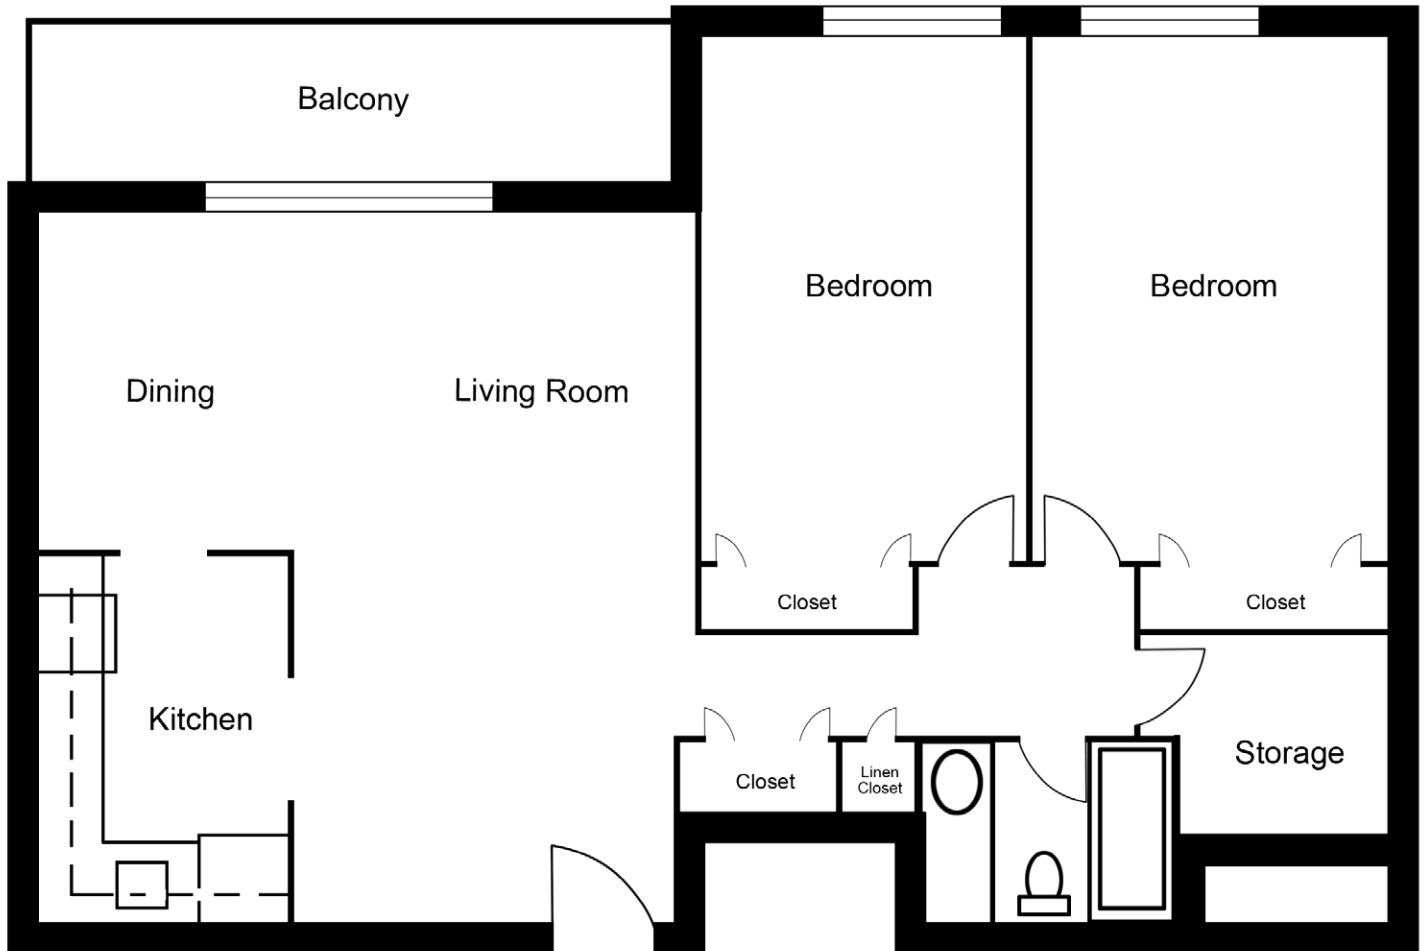

2 Bedroom

Suite C

1,168 sq. ft. (approx.)

Chateau West Ltd.

Chateau West
597 Jefferson Avenue
Winnipeg, Manitoba, R2V 3G4
inquire@chateauwest.ca
T: (204) 928-8206